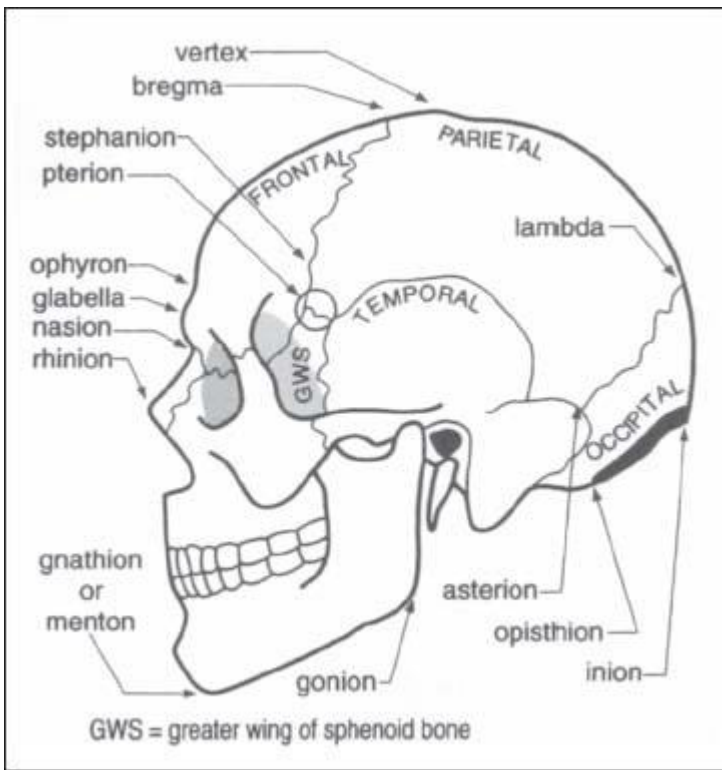

Craniometry

Last updated: January 16, 2021

Sylvian point - skull point nearest to the Sylvian fissure - located about 30 mm behind the zygomatic process of frontal bone.