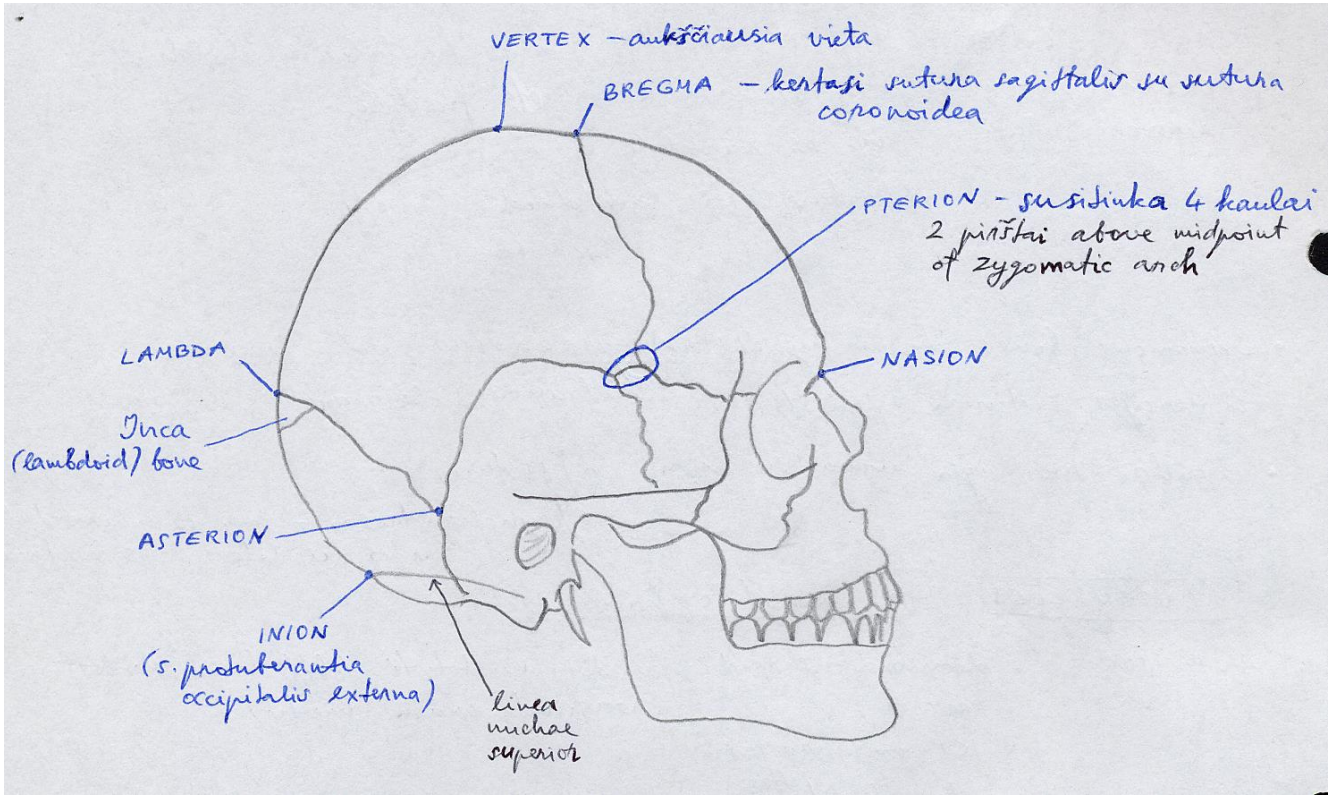

Craniometry

Last updated: January 16, 2021

Sylvian point - skull point nearest to the Sylvian fissure - located about 30 mm behind the zygomatic process of frontal bone.